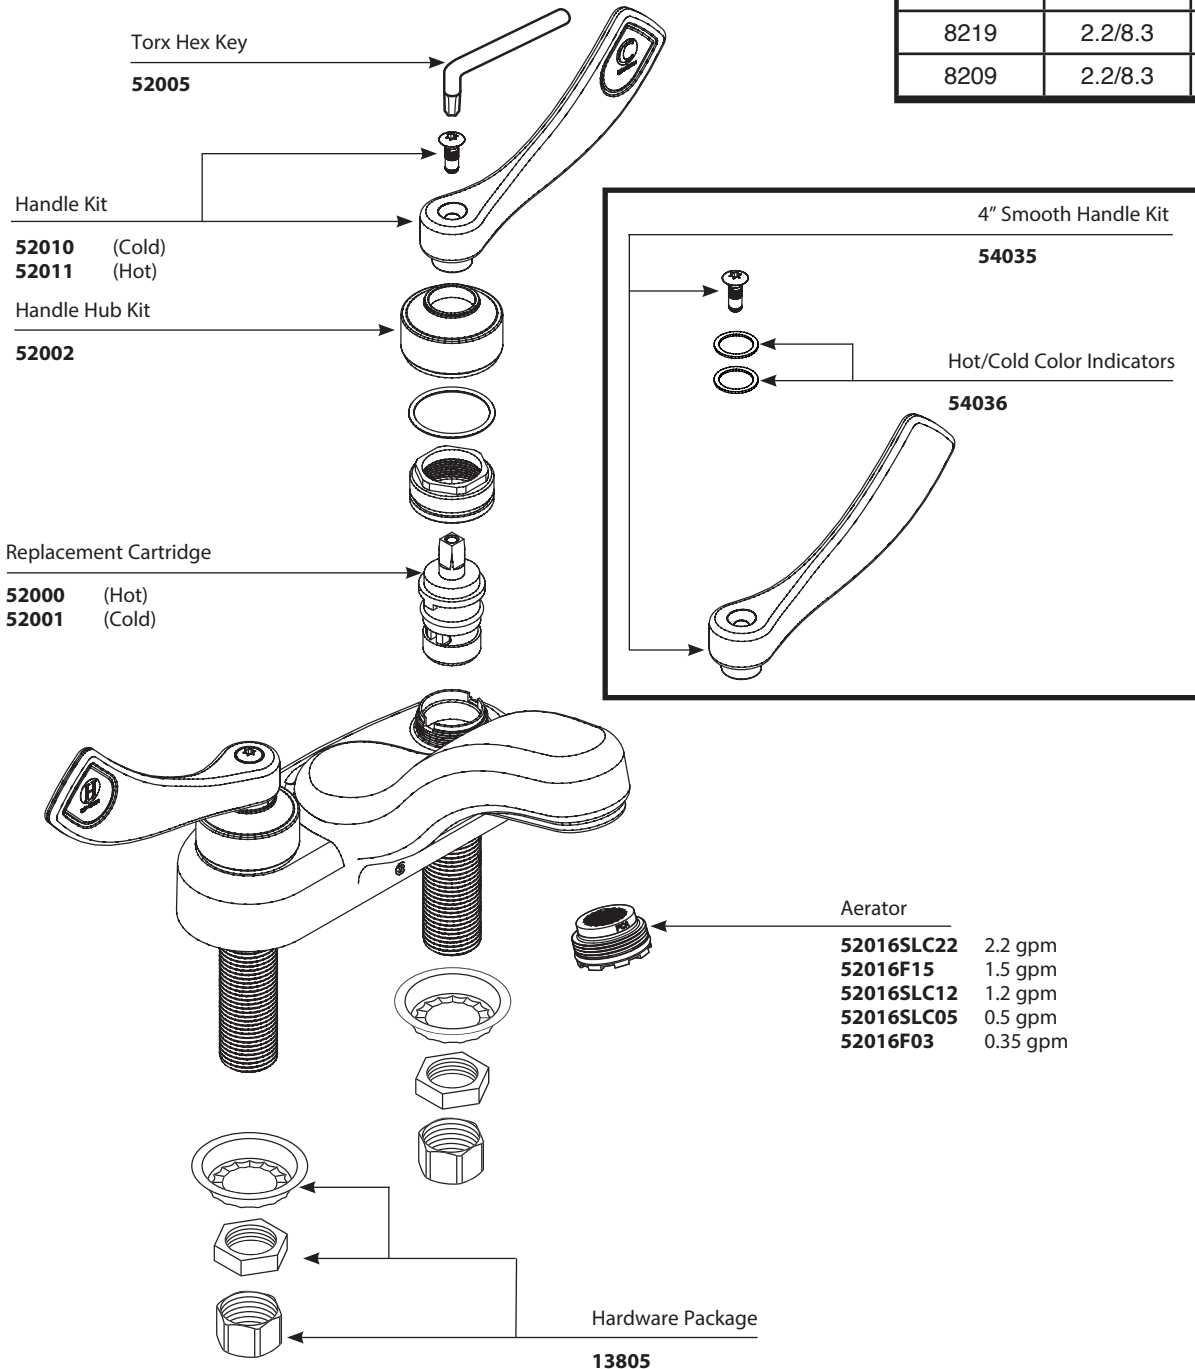

■ Order by Part Number

*There is more than 1 version of this model.  
Page down to identify the version you have.*

Two-Handle Lavatory Faucet		
MODEL	FLOW (gpm/Lpm)	HANDLE STYLE
8215	2.2/8.3	Decal
8215F12	1.2/4.5	Decal
8215F05	0.5/1.9	Decal
8215F03	0.35/1.3	Decal
8215SM	2.2/8.3	Smooth
8215SMF12	1.2/4.5	Smooth
8219	2.2/8.3	Decal
8209	2.2/8.3	Decal

■ Order by Part Number

Two-Handle Lavatory Faucet		
MODEL	HANDLE	FINISH
8209	Lever	Chrome w/Chain Stay
8215	Lever	Chrome
8219	Lever	Chrome